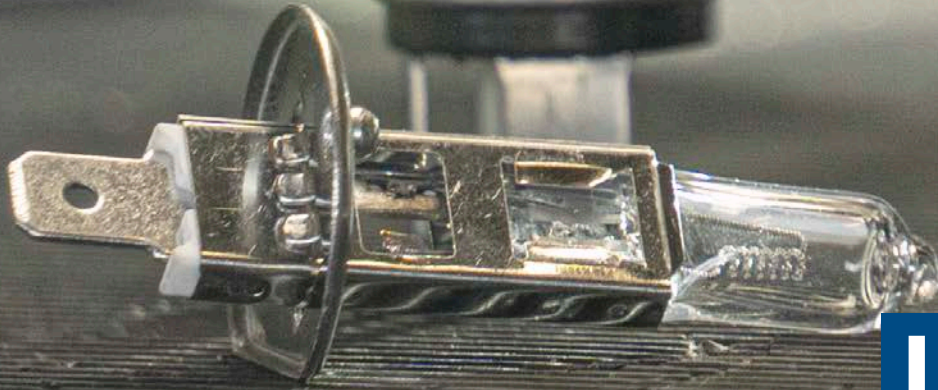

Genuine Quality.
Durable Trust.

Light up the dark

Bulbs for your daily needs to improve your view

Art. No.	Replaces	Details	PU*	Info
9.78109	Hella: 8GH 002 089-133	12 V, H1, 55 W, P14,5s	10	
9.78110	Hella: 8GH 002 090-133	12 V, H3, 55 W, PK22s	10	
9.78111	Bosch: 1 987 302 205	12 V, W16W, 16 W, W2, 1x9,5d	10	
9.78112	Bosch: 1 987 302 252	12 V, W21/5W, 21/5 W, W3x16q	10	
9.78113	Hella: 8GH 008 357-001	12 V, H9, 65 W, PGJ19-5	10	
9.78114	Philips: 12362LLECO1	12 V, H11, 55 W, PGJ19-2	10	
9.78115	Bosch: 1 987 302 226	12 V, 3 W, SV7-8, L: 28 mm	10	
9.78119	Philips: 12356CP	12 V, H21W, 21 W, BAY9s	10	
9.78120	Bosch: 1 987 302 232	12 V, H6W, 6 W, BAX9s	10	
9.78122	Hella: 8GP 002 068-121	12 V, 2 W, BA9s	10	
9.78124	Philips: 12025CP	12 V, H20W, 20 W, BA9s	10	
9.78125	Hella: 8GA 006 841-121	12 V, PY21W, 21 W, BAU15s, Amber	10	
9.78128	Philips: 12071CP	12 V, WY21W, 21 W, WX3x16d, Amber	10	
9.78129	Bosch: 1 987 302 211	12 V, C5W, 5 W, SV8,5-8, L: 39 mm	10	

Art. No.	Replaces	Details	PU*	Info
9.78130	Hella: 8GD 002 078-121	12 V, P21/5W, 21/5 W, BAY15d	10	
9.78131	Hella: 8GA 002 071-121	12 V, R5W, 5 W, BA15s	10	
9.78132	Bosch: 1 987 302 207	12 V, T4W, 4 W, BA9s	10	
9.78134	Hella: 8GP 002 095-121	12 V, W1,2W, 1,2 W, W2x4,6d	10	
9.78135	Bosch: 1 987 302 218	12 V, 2 W, W2x4,6d	10	
9.78138	Bosch: 1 987 302 217	12 V, W3W, 3 W, W2, 1x9,5d	10	
9.78139	Bosch: 1 987 302 206	12 V, W5W, 5 W, W2, 1x9,5d	10	
9.78162	Bosch: 1 987 302 249	12 V, 21 W, W2, 1x9,5d	10	
9.78166	Hella: 8GJ 168 119-001	12 V, H15, 55/15 W, PGJ23t-1	1	

*available Packaging Unit (PU)

Safety instructions

- Standard bulbs and halogen lamps do not contain environmentally damaging substances and can be disposed of as household waste.
- Check your local regulations to ensure correct disposal.
- Our Parts Specialists recommends replacing both lamps when one has blown.
- When inserting a new lamp, you should not touch the glass bulb, because fingerprints may burn in, leaving "clouds" on the glass.

Shop 24/7 here:
partnerportal.dieseltechnic.com